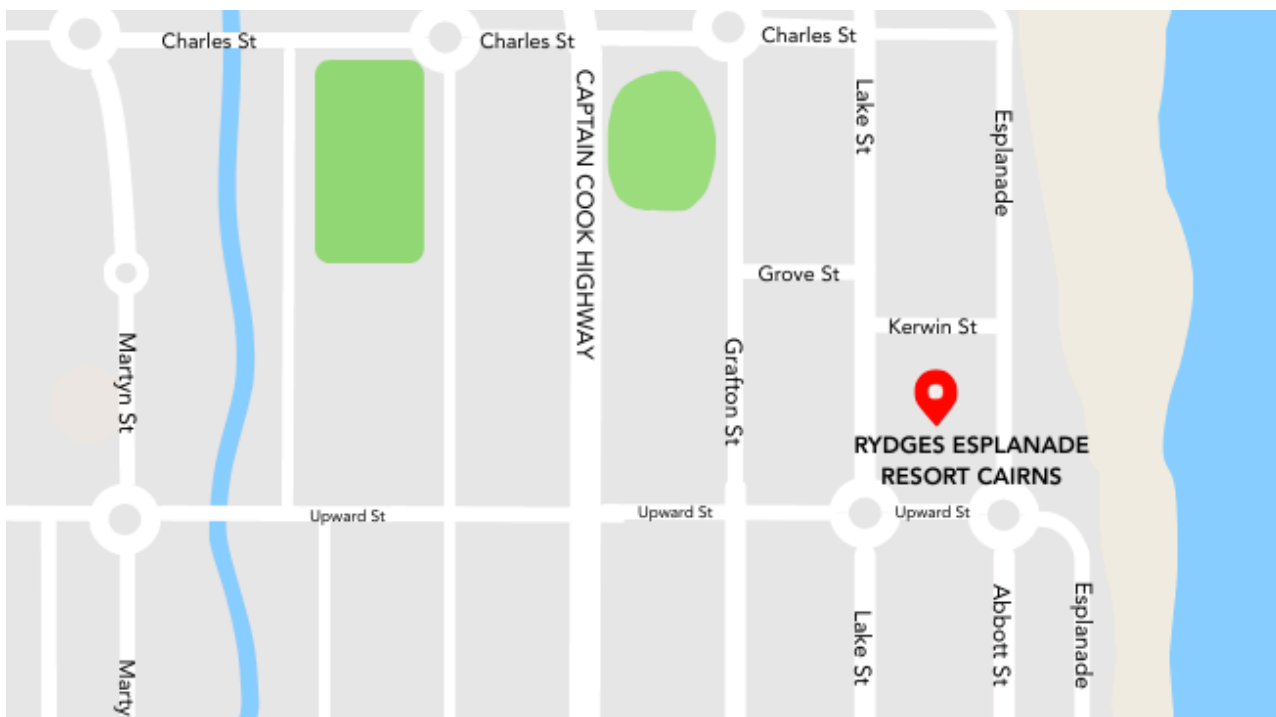

# DIRECTIONS AND PARKING GUIDE

## RYDGES CAIRNS - ESPLANADE STREET

### CLOSEST BUS STOPS

The main local bus service that runs between Cairns North (near the hotel) and Cairns City Centre is the Route 110 (Sunbus/Translink).

Stops near hotel: buses serving Route 110, 111, 120, 121, 130, 131 operate close by. (6–7 minute walk)

Cairns City bus station, platform 2  
Cairns City bus station, platform 1  
Cairns City station (Lake Street)

209–217 The Esplanade,  
Cairns North  
QLD 4870,  
Australia