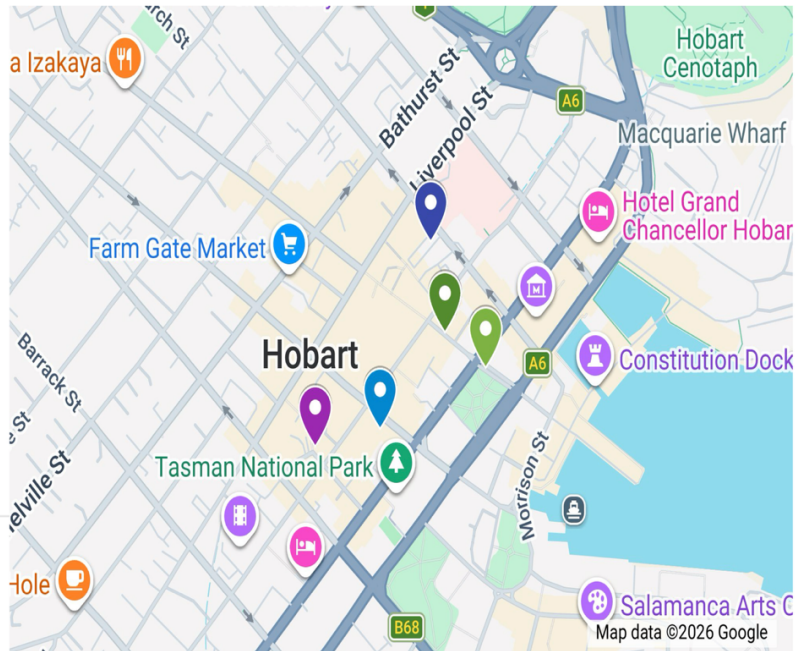

DIRECTIONS AND PARKING GUIDE

The Quill Consultancy

The Quill Consultancy

Hobart City Interchange Stop

D3

Hobart City Interchange Stop

A3

The Quill Consultancy

The Centrepoint Carpark

Argyle Street Car Park

CONTACT INFORMATION

Address: Level 1/ 42
Murray St Hobart

Mobile: 0450975766

Direct Line: (03) 62343883

Email: quill@quill.com.au

NEAREST BUS STOP

- Franklin Square Bus Stop
- Collins Street
- Macquarie Street

FROM HOBART AIRPORT

- Driving Distance approx. 18 minutes
- Taxi or UBER: 20-30 min depending on traffic
- Skybus: Hobart Airport -> RACV Hobart Apartment Hotel -> 1 minute walk

PARKING

Nearby Car Parks

- Centrepoint Car Park
- Argyle Street Car Park

At Cliftons, we're more than contemporary venues for conferences, training and corporate events. We're seasoned event delivery experts who create remarkable experiences through incredible service, IT infrastructure, delectable dining and space flexibility. With eleven venues across APAC (and global event solutions everywhere else), we make worldwide event delivery effortless.